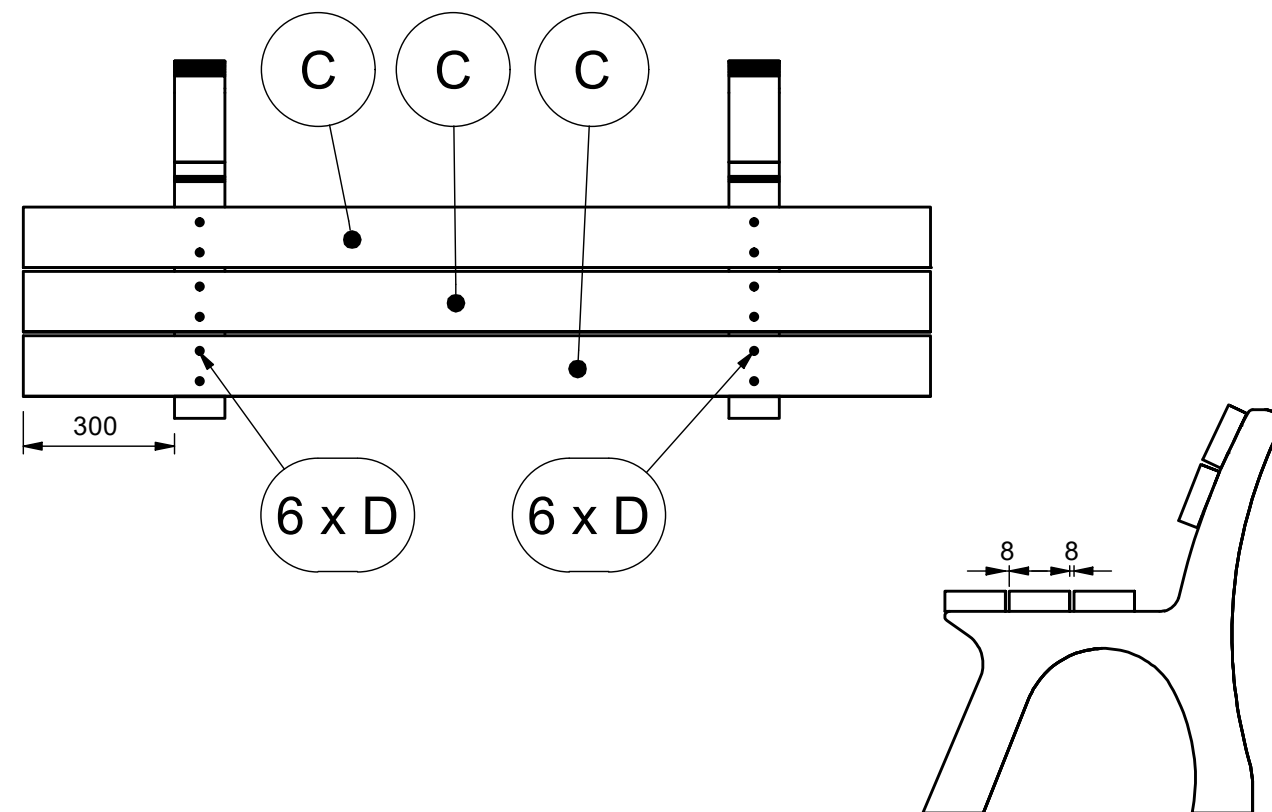

GOVA[®]
PLAST
Switch to Quality

Fabrikant: GOVAERTS RECYCLING

MONTAGEPLAN SEMI-KIT

Datum: 28/02/2020

Tekenaar: VITAL COOLEN

Benaming: BANK PORTO ML

1

2