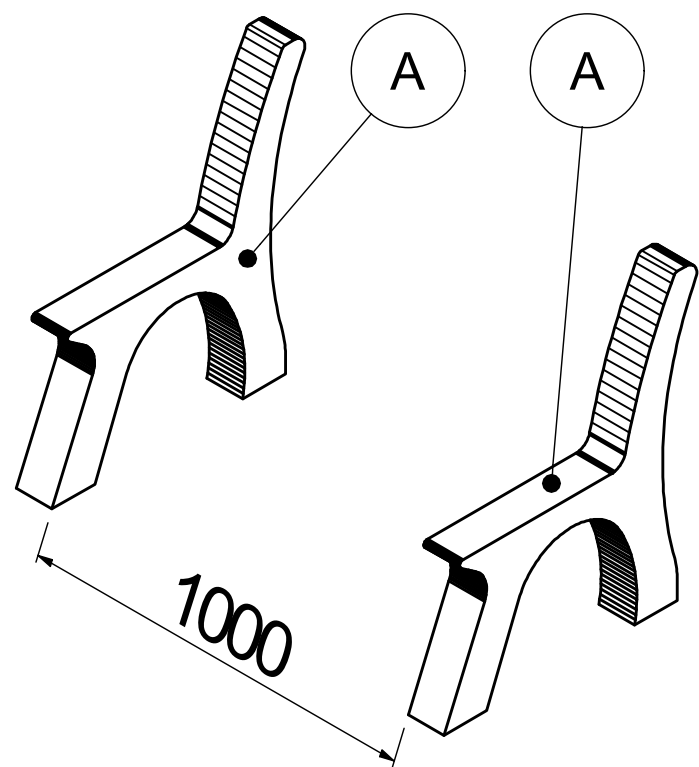

2 x A

2 x B

3 x C

20 x D

2 x E

1 x F

T10

T25

GOVA[®]
PLAST
Switch to Quality

Fabrikant: GOVAERTS RECYCLING

MONTAGEPLAN SEMI-KIT

Datum: 28/02/2020

Tekenaar: VITAL COOLEN

Benaming: BANK PORTO ML

1

2

3

4

GOVA[®]
PLAST
Switch to Quality

Fabrikant: GOVAERTS RECYCLING

MONTAGEPLAN SEMI-KIT

Datum: 28/02/2020

Tekenaar: VITAL COOLEN

Benaming: BANK PORTO ML