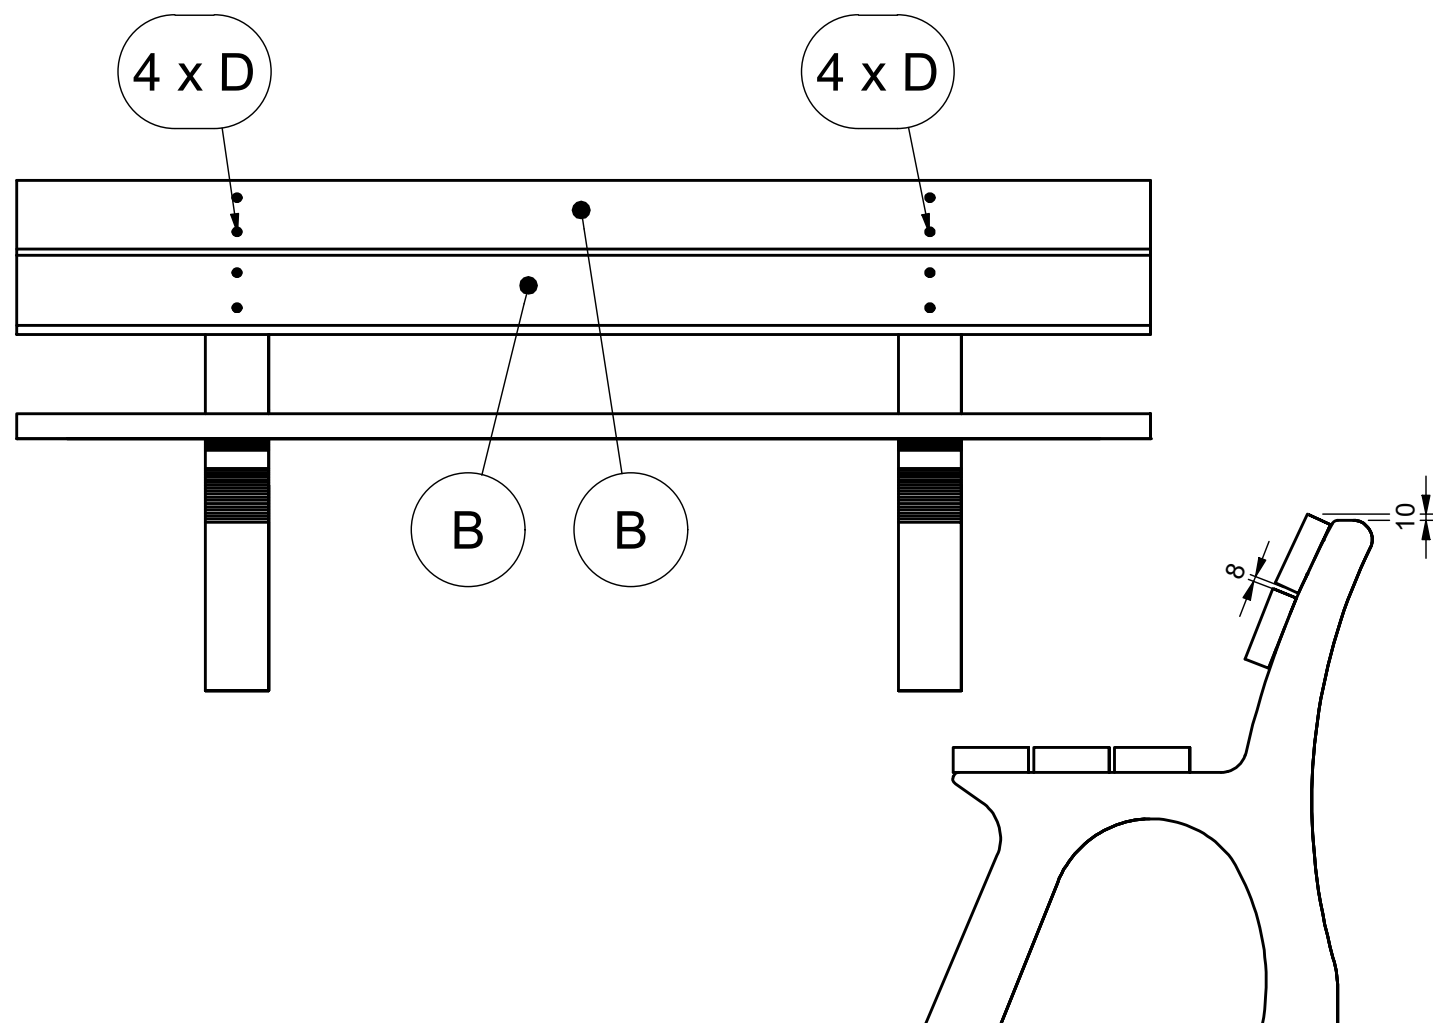

GOVA[®]
PLAST
Switch to Quality

Fabrikant: GOVAERTS RECYCLING

MONTAGEPLAN SEMI-KIT

Datum: 28/02/2020

Tekenaar: VITAL COOLEN

Benaming: BANK PORTO ML

1

2

3

4

GOVA[®]
PLAST
Switch to Quality

Fabrikant: GOVAERTS RECYCLING

MONTAGEPLAN SEMI-KIT

Datum: 28/02/2020

Tekenaar: VITAL COOLEN

Benaming: BANK PORTO ML