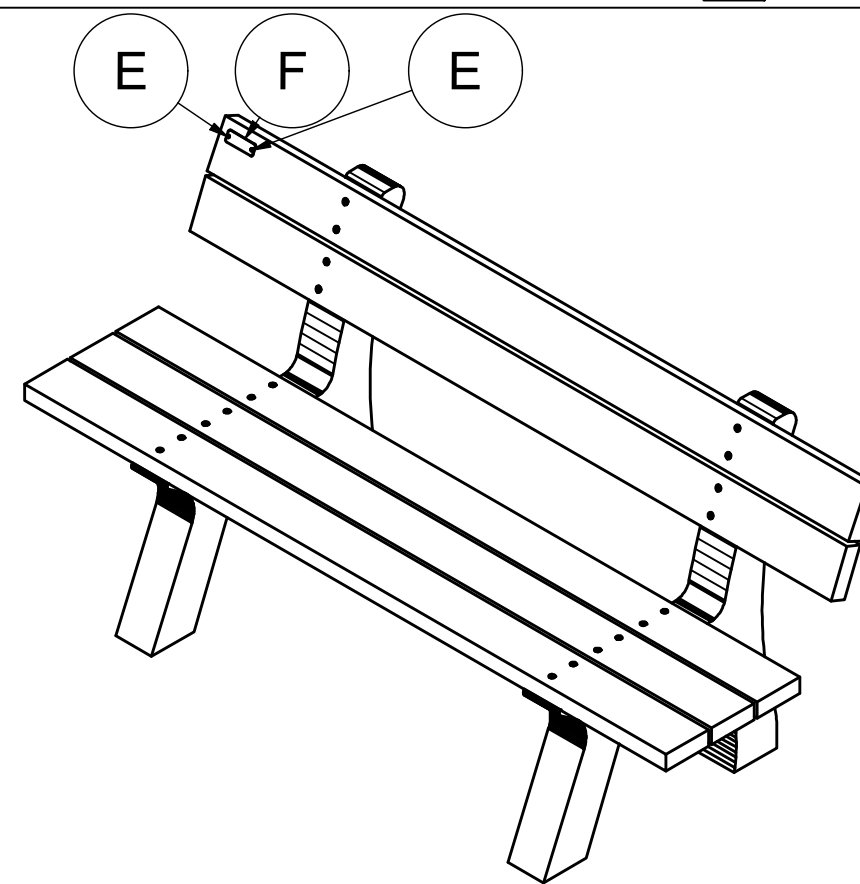

GOVA®
PLAST
Switch to Quality

Fabrikant: GOVAERTS RECYCLING

MONTAGEPLAN SEMI-KIT

Datum: 28/02/2020

Tekenaar: VITAL COOLEN

Benaming: BANK PORTO ML