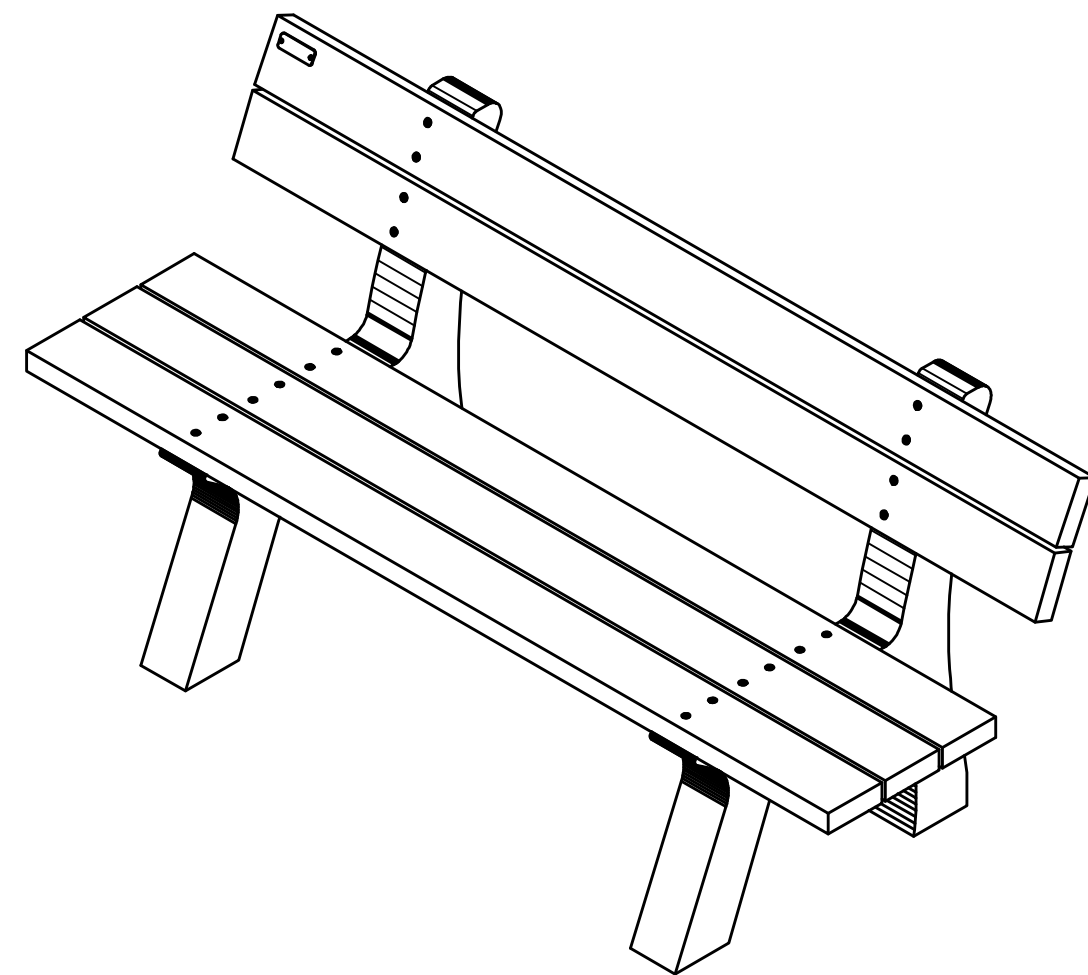

2 x A

2 x B

3 x C

20 x D

2 x E

1 x F

T10

T25

GOVA[®]
PLAST
Switch to Quality

Fabrikant: GOVAERTS RECYCLING

MONTAGEPLAN SEMI-KIT

Datum: 28/02/2020

Tekenaar: VITAL COOLEN

Benaming: BANK PORTO ML

1

2

3

4

GOVA[®]
PLAST
Switch to Quality

Fabrikant: GOVAERTS RECYCLING

MONTAGEPLAN SEMI-KIT

Datum: 28/02/2020

Tekenaar: VITAL COOLEN

Benaming: BANK PORTO ML