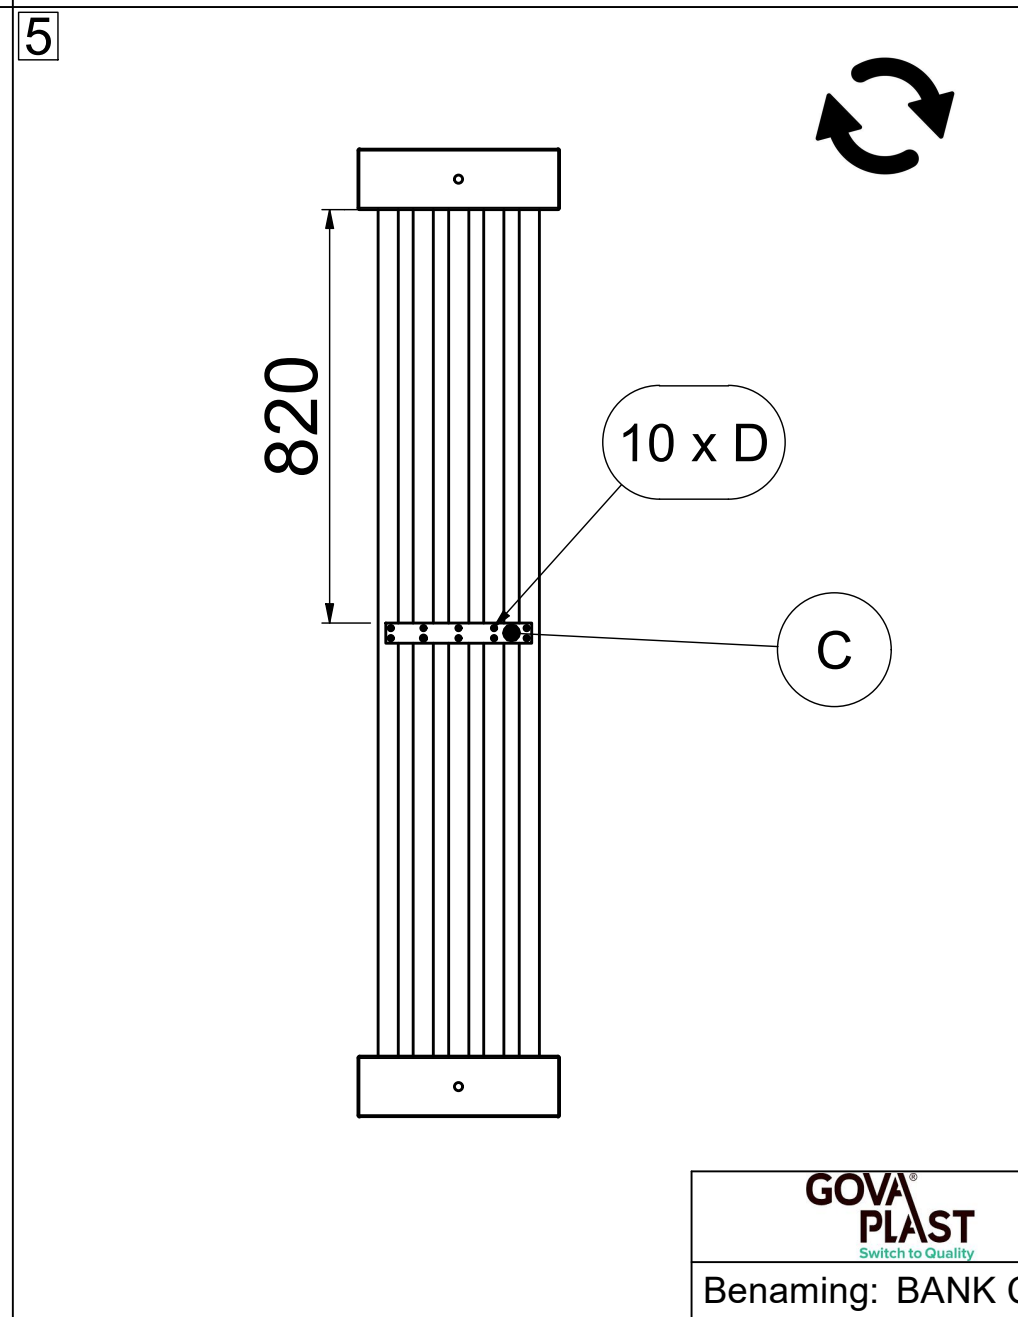

Fabrikant: GOVAERTS RECYCLING	MONTAGEPLAN SEMI-KIT
	Datum: 4/03/2020	Tekenaar: VITAL COOLEN
Benaming: BANK CANVAS 180