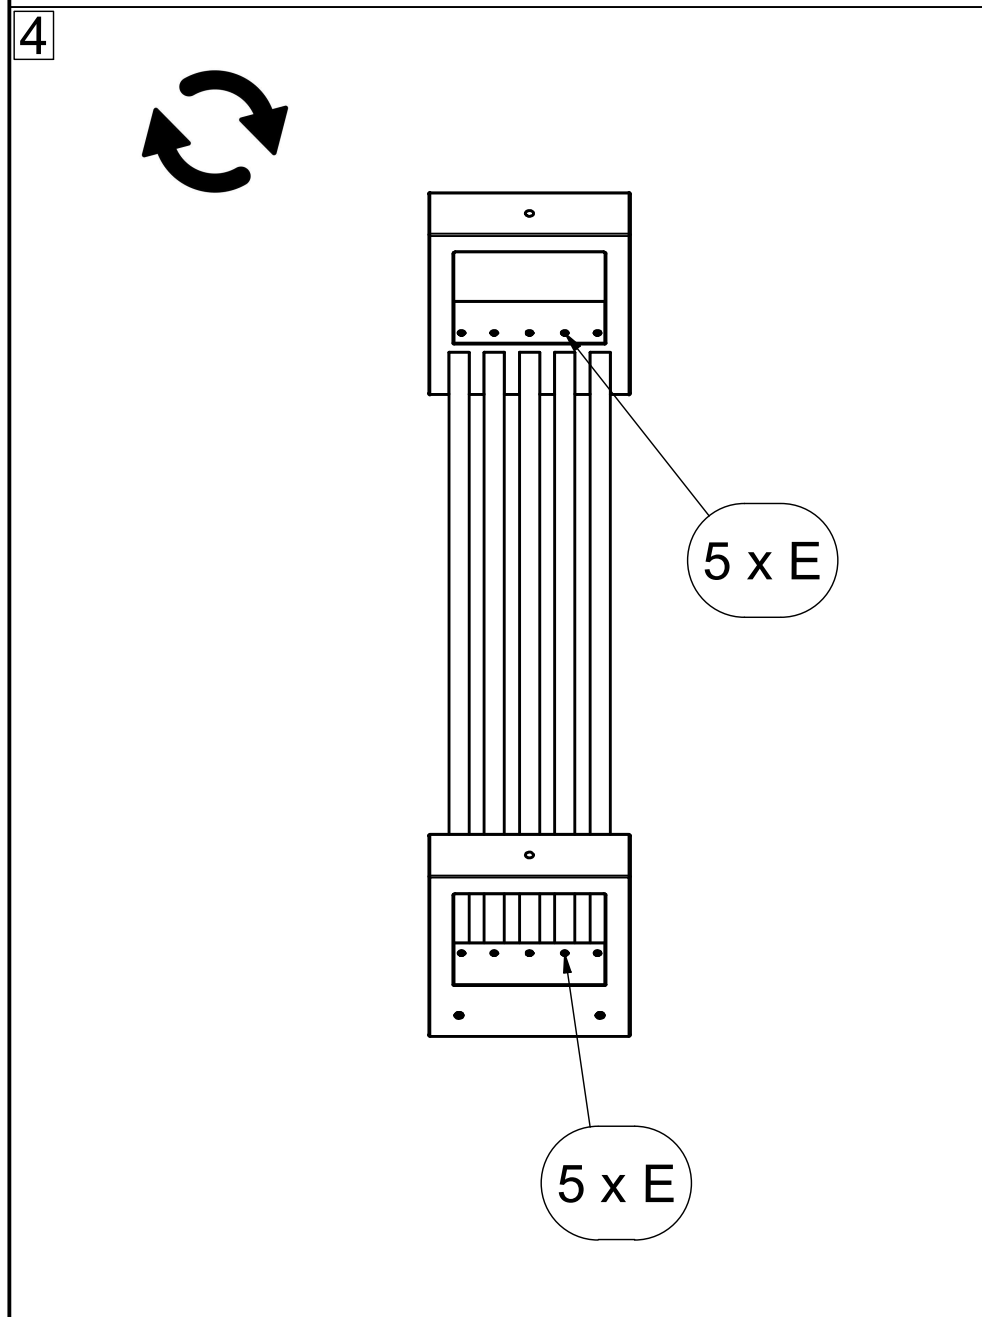

Fabrikant: GOVAERTS RECYCLING	MONTAGEPLAN SEMI-KIT
	Datum: 4/03/2020	Tekenaar: VITAL COOLEN
Benaming: BANK CANVAS 180