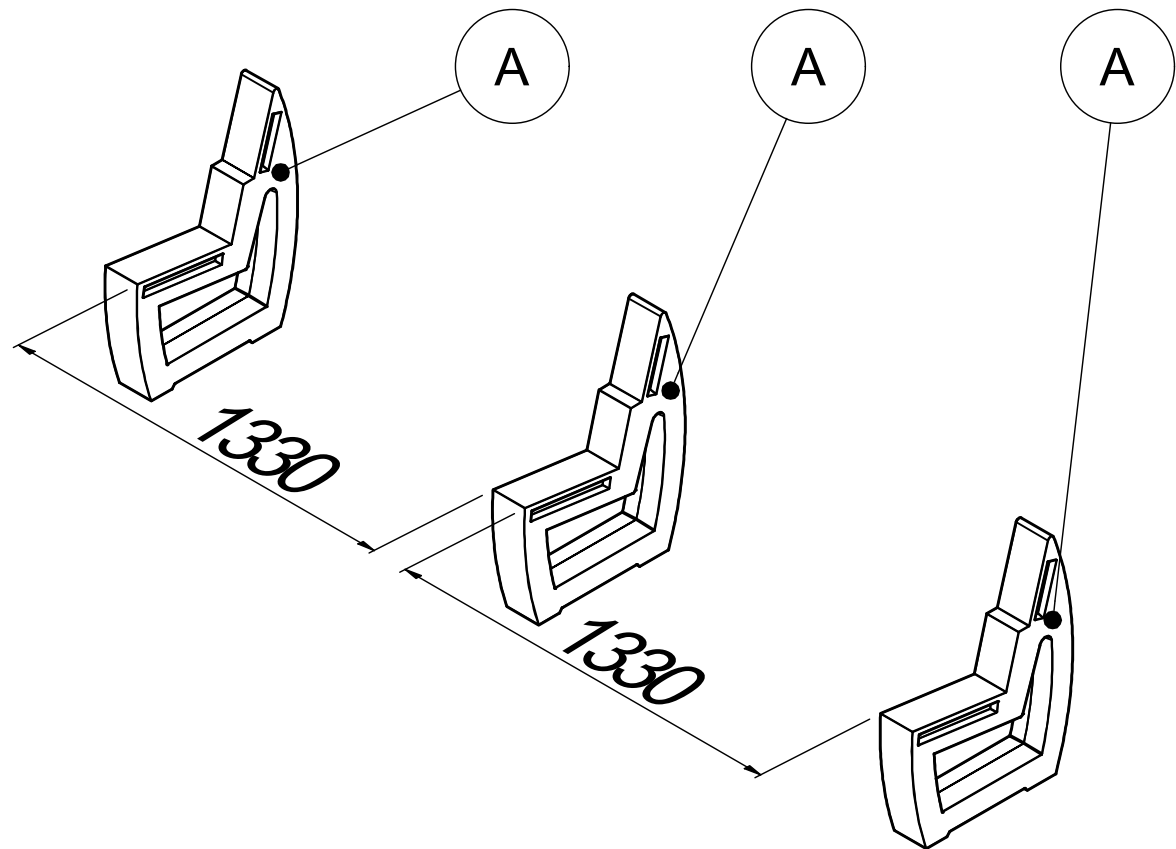

GOVA[®]
PLAST
Switch to Quality

Fabrikant: GOVAERTS RECYCLING

MONTAGEPLAN SEMI-KIT

Datum: 6/03/2020

Tekenaar: VITAL COOLEN

Benaming: BANK BONN 360 ML

1

2